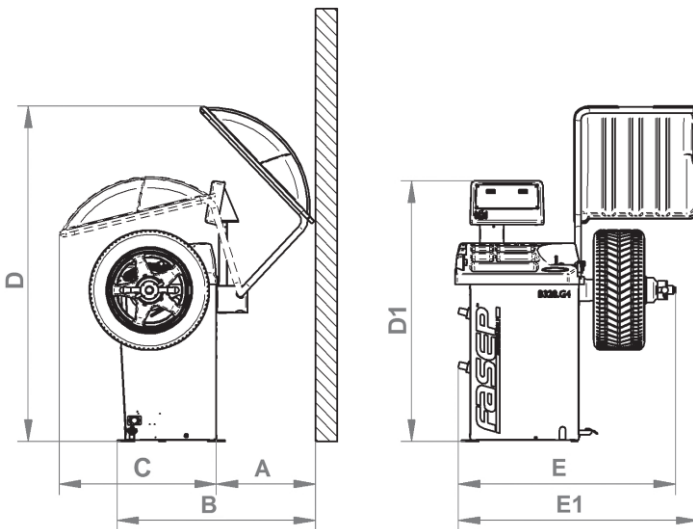

FASEP WHEEL BALANCER

Fasep Wheel Balancer (c/w standard accessories)

Model: B328.G4

Brand : Fasep

Origin : Made in Italy

Digital wheel balancer. Suitable for Car, Vans, SUVs and Light Trucks wheels. G4.EASY 16-bit high-tech electronics (electronic motor control). Control Panel with multifunction keypad (double LED display). IFS Heavy Duty flange system (max 90 kg). TRI.S3NSOR 3 Piezo sensors measuring system. Shaft 40 mm. Position sensor 256 steps. Quick-Lock nut.

Technical features	
Power supply	220V 50-60Hz 1Ph
Motor rating	40 W
Power source	100 W
Balancing speed	98 RPM
Rim diameter	8-26''(200-650mm)
Wheel diameter	34''(850mm)
Wheel width	max 16'' (415mm)
Wheel weight	Max 90kg (198lbs)
Working time	4-15s
accuracy	1gr

Measures	
Packing(mm)	1000x880x1520
Gross weight	110kg
Net weight	90kg
dimensions	A: 460MM B: 920MM C: 730MM D: 1550MM D1: 1210MM E: 1010MM E1: 1110MM

Note:

- Above all picture for reference only
- Any changer/alterations of the technical features /specification and appearance of the above products are subject to change (if the manufacturer thinks necessary) without notice given by our company.