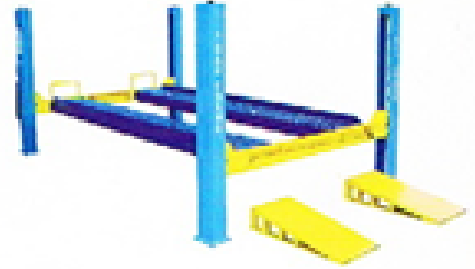

Four Post Lift (c/w standard accessories)

Model: GC-10.0F

Brand : Latest

Technique parameter:	
• Power Supply	380v/3PH or 220v/1PH
• Power	3.0KW
• Lifting Capacity	10.0T
• Lifting Height	245-1830mm

Two Post Lift (c/w standard accessories)

Model: GC-4.0PRO

Brand : Latest

Technique Parameter	
• Power Supply	• 380V-3PH or 220V/1PH
• Power	• 2.2KW
• Lifting Capacity	• 4T
• Max. Lifting Height	• 1890mm
• Machine Weight	• 780KG