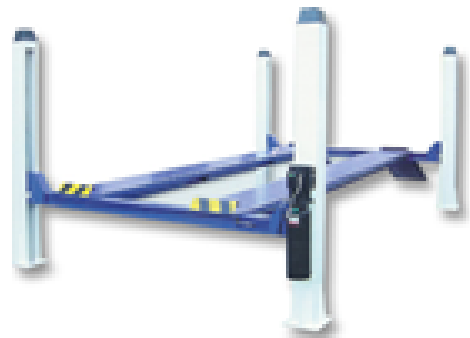

Four Post Lift

Two Post Lift

Four Post Lift (c/w standard accessories)

Model: GC-3.5F

Brand : Latest

Technique parameter:	
• Power Supply	380v/3PH or 220v/1PH
• Power	2.2KW
• Lifting Capacity	3.5T
• Lifting Height	245-1750mm

Four Post Lift (c/w standard accessories)

Model: GC-4.0F4

Brand : Latest

Technique Parameter	
• Power Supply	• 415V-3PH or 230V/1PH
• Air Supply	• 6~8bar
• Power	• 2.2KW
• Main Lifting Capacity	• 4T
• Main Lifting Height	• 246-1896mm
• Second lifting capacity(Optional)	• 2T
• Second lifting height(Optional)	• 375mm

Four Post Lift (c/w standard accessories)

Model: GC-5.0F

Brand : Latest

Technique parameter:	
• Power Supply	380v/3PH or 220v/1PH
• Power	2.2KW
• Lifting Capacity	5.0T
• Lifting Height	196-1846mm

Four Post Lift (c/w standard accessories)

Model: GC-5.5F4

Brand : China

- * **Optional Platform up/down**
- * **Italy Hydraulic Pump**
- * **With one unit rolling jack**

Technique parameter:	
• Power Supply	380v/3PH or 220v/1PH
• Power	2.2KW
• Lifting Capacity	5.5T
• Lifting Height	3T
• Second lifting capacity(Optional)	246-1896mm
• Second lifting height(Optional)	375mm