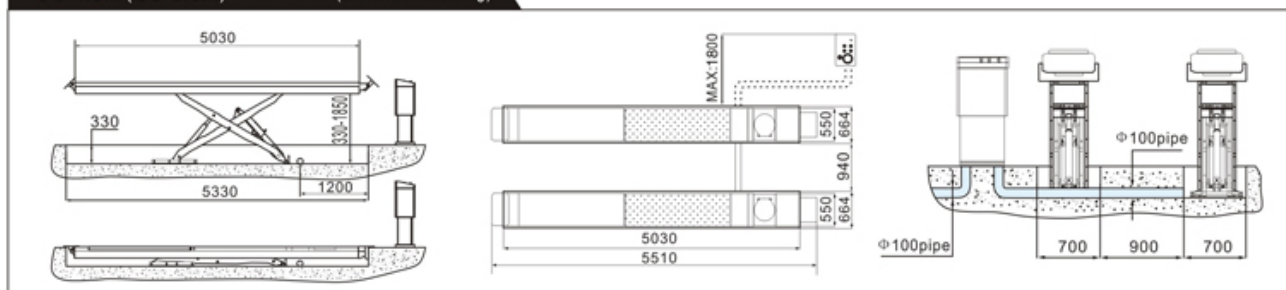

Large Platform Profile Scissor Alignment Lift

Large Platform Profile Scissor Alignment Lift

Model: GC-4.5M418

Brand : Latest

(c/w standard accessories)

Specifications	
• Power Supply	• 380V-3PH or
• Air Supply	• 220V/1PH
• Power	• 4~6bar
• Main Lifting Capacity	• 2.2KW
• Main Lifting Height	• 4.5T
	• 180-1860mm

GC-4.5M (GC-5.5M)

(Dimension Drawing)

Large platform scissor lift

Note:

- Above all picture for reference only
- Any changer/alterations of the technical features /specification and appearance of the above products are subject to change (if the manufacturer thinks necessary) without notice given by our company.