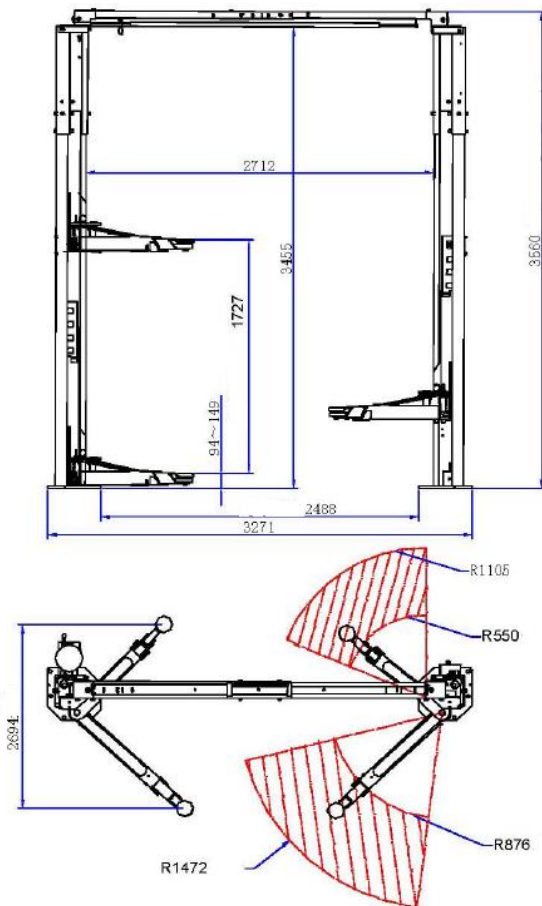

# Two Post Lift

# Two Post Lift

**Model: HTP40E**

**Brand : Hanmecson**

**Origin : USA / Manufacturer: China**

Technique Parameter	
• Rated load	• 9000lbs (4000kg)
• Lifting Height	• 1727mm
• Overall Height	• 3785mm
• Overall Width	• 3000mm
• Drive Thru Width	• 2336mm
• Limited Height	• 3455mm
• Front Arm Min. Length	• 550mm
• Front Arm Max. Length	• 1105mm
• Rear Arm Min. Length	• 876mm
• Rear Arm Max. Length	• 1472mm
• Pad Min. Height	• 94mm
• Pad Max. Height	• 169mm
• Width Between Posts	• 2560mm
• Power	• 2.2kw
• Power Supply	• 380V/415V